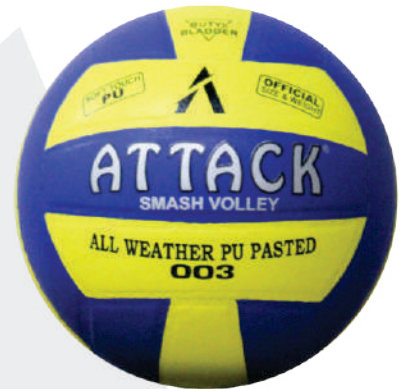

001

Code: VB001
Genuine Leather Pasted
Panel 18 (Standard)

003

Code : VB003
Soft Touch P.U Pasted
Panel 18 (Standard)