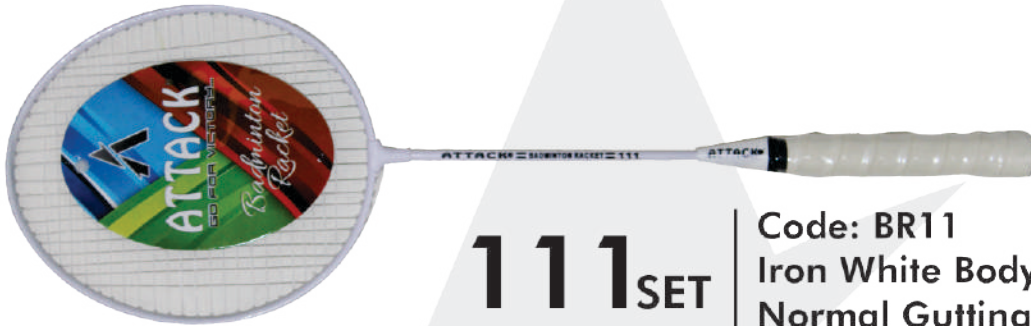

1000 | Code: BR1000S
SET | Aluminium Body
S.T. Gutting Full Cover

109 | Code: BR109
SET | Iron Body
Floro Gutting With Cover

BABY SET | Code: BRBABY
(+2 Shuttle Plastic) | Iron Body Circle Shape Head
Normal Gutting With Cover

ATTACK SPORTING GOODS

111 SET

Code: BR11
Iron White Body
Normal Gutting With Cover

**DOUBLE
RODE** SET

Code: BRDR
Iron Body Dual Rode
Normal Gutting With Cover

222
SET

Code: BR222
Iron Black Body
Normal Gutting With Cover